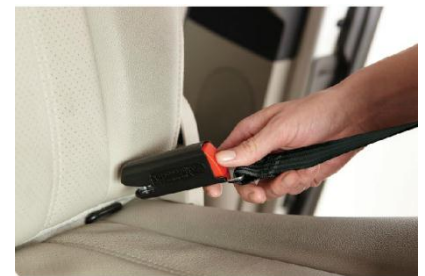

The Fuss-Free Harness Storage holds the buckle out of the way, making it easier to get baby in and out.

Simply Safe™ Adjust Harness System

Simply Safe adjusts the height of the harness and headrest, in one motion, without having to rethread the straps. 10 different positions make it ideal for your growing child.

Steel Reinforced Frame

Steel reinforced frame provides strength and durability for up to ten years of use.

Level Indicator

Easy-to-read level indicator for hassle-free installation.

InRight™ Latch

Provides a one-second latch attachment.